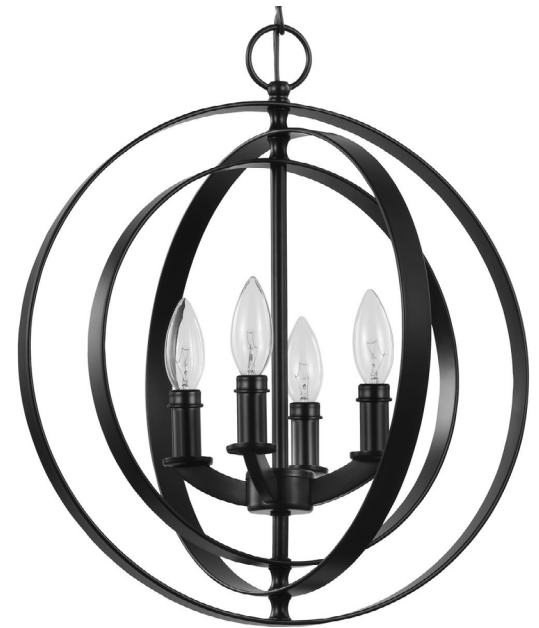

DATE: _____ TYPE: _____

NAME: _____

PROJECT: _____

Incandescent

P3827-31

Equinox

Inspired by astronomy, you will love the ethereal design experience in this elegant pendant. Divine concentric rings pivot for an otherworldly demenaor. The smooth, stunning light bases and rings are coated in a gorgeous black finish.

- Divine concentric rings pivot for an otherworldly demenaor.
- The smooth, stunning light bases and rings are coated in a gorgeous black finish.
- Inspired by astronomy, you will love the ethereal design experience in this elegant pendant.
- Ideal for any dining room, kitchen, or foyer.
- Perfect for mid-century modern, transitional, modern, coastal, contemporary, and luxury settings.
- Measures 16-inch width by 18.38-inch height.
- Uses four candelabra base bulbs that are sold separately (60w max - LED, CFL, halogen, or incandescent).
- Able to be fully dimmable with dimmable bulbs.
- Includes installation instructions and mounting hardware.
- Progress Lighting products are designed for exceptional quality, reliability, and functionality.

Category: Pendants

Finish: Black (Painted)

Construction: Steel Construction

Diameter: 16"
Height: 18-3/8"
Overall Ht. W/Chain: 94"

MOUNTING	ELECTRICAL	LAMPING	ADDITIONAL INFORMATION
Ceiling chain mounted Mounting 1/8 IP Mounting Plate for outlet box included Six feet of 9 gauge chain supplied Canopy covers a standard 4" octagonal recessed outlet box Canopy: 5.5" W., 1.5" ht., 5.5" depth	Pre-wired 15 feet of wire supplied 120 V	Quantity: Four 60w max. Candelabra Base or LED equivalent E12 base Phenolic sockets	cULus Dry location listed 1-year Limited Warranty