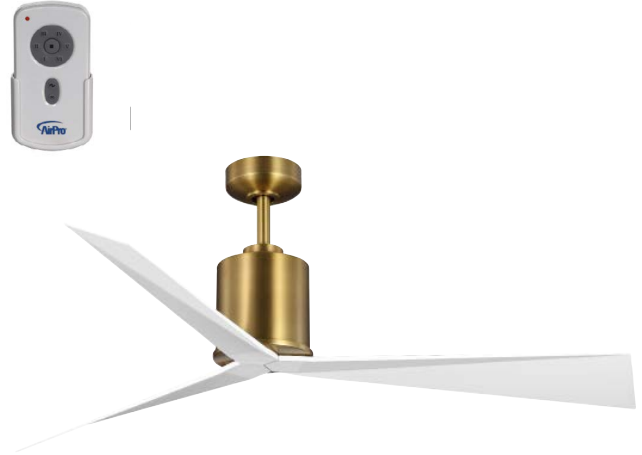

Paso

Ceiling downrod Mounted • Damp Location Listed **PROGRESS LED**

Description:

Paso Collection 60-in Three-Blade Vintage Brass with Matte White Blades Luxe Industrial Ceiling Fan with 3 Speed Remote Control with Wall Bracket and Battery included

Specifications:

- Canopy covers a standard 4" recessed outlet box

Performance:

Input Voltage	120 VAC
Warranty	Limited Lifetime Warranty
Labels	UL Damp Location Listed
	DC motor

P250109-163

Dimensions:

Diameter: 60 in
 Height: 16-1/2 in

3,659

Cubic Feet Per Minute

- The higher the airflow, the more air the fan will move
- Airflow Efficiency: 174 Cubic Feet Per Minute Per Watt

All estimates based on typical use, excluding lights ftc.gov/energy